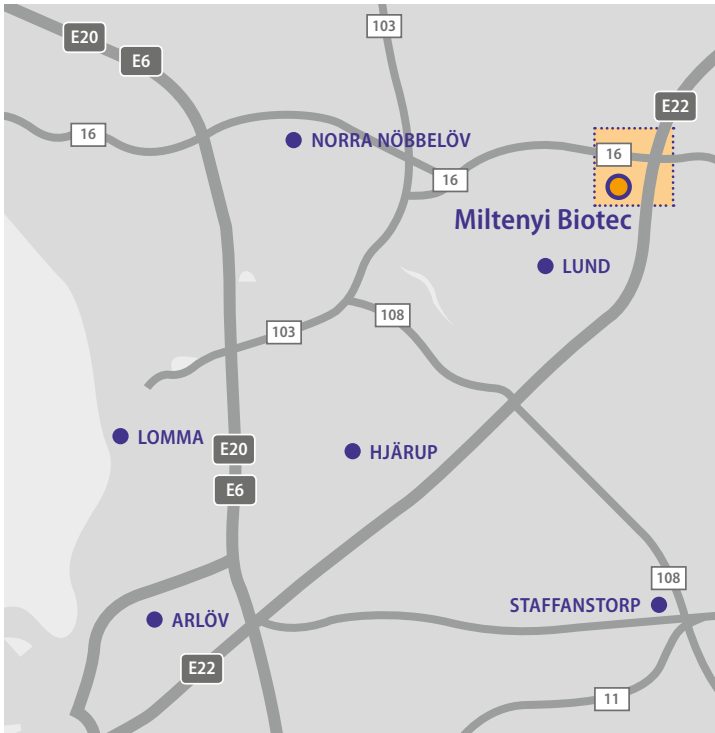

Miltenyi Biotec

**Miltenyi Biotec Norden AB**  
Lund | Sweden

## How to find us

### By car from Malmö/E22:

- Please follow the sign for E22/Kalmar
- Take the ramp onto Lund Norra (Lund North), and turn left at the roundabout
- Keep left, at the second roundabout turn left
- Take also a left at the third roundabout
- Follow the road, cross the next traffic lights
- Turn right at the first small exit, into the parking area
- We are situated in Building "Beta 4" and the reception is in building "Beta 5"