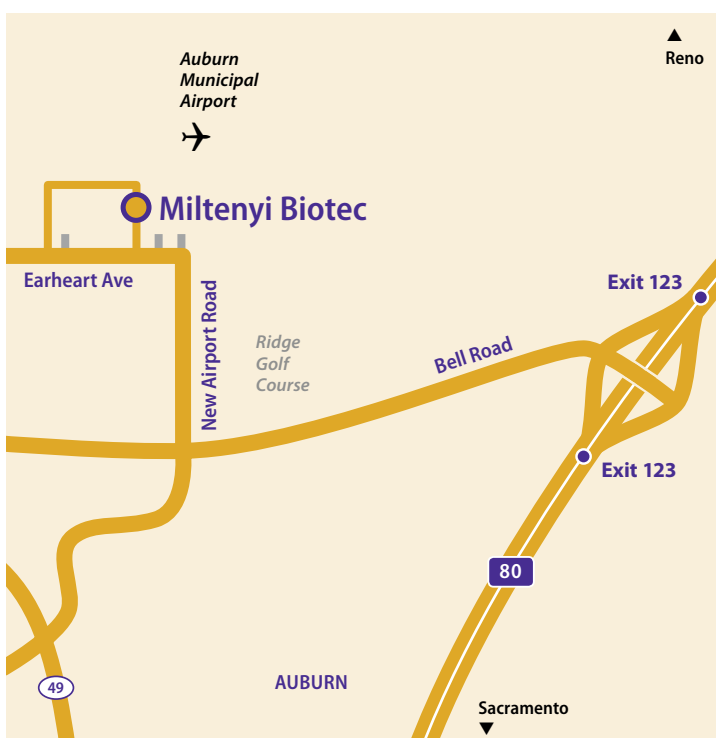

Miltenyi Biotec

Miltenyi Biotec Inc. | USA | Auburn

How to find us

By car from Sacramento International Airport:

- Drive northwest on Airport Blvd. towards Interstate 5 South.
- Keep left at fork and continue to the ramp onto I-5 South.
- Take Exit 522 to merge onto I-80 East in the direction of Reno.
- Take Exit 123 for Bell Road.
- Turn left at Bell Road.
- Turn right at New Airport Road.
- Take first left onto Earhart Avenue.
- Take second right onto Lindbergh Street.
- Miltenyi Biotec is on the left.

► miltenyibiotec.com

Miltenyi Biotec Inc.

2303 Lindbergh Street | Auburn | CA 95602 | USA
Phone 800 FOR MACS or phone +1 530 888 8871
Fax +49 2204 85197 | macs@miltenyibiotec.com