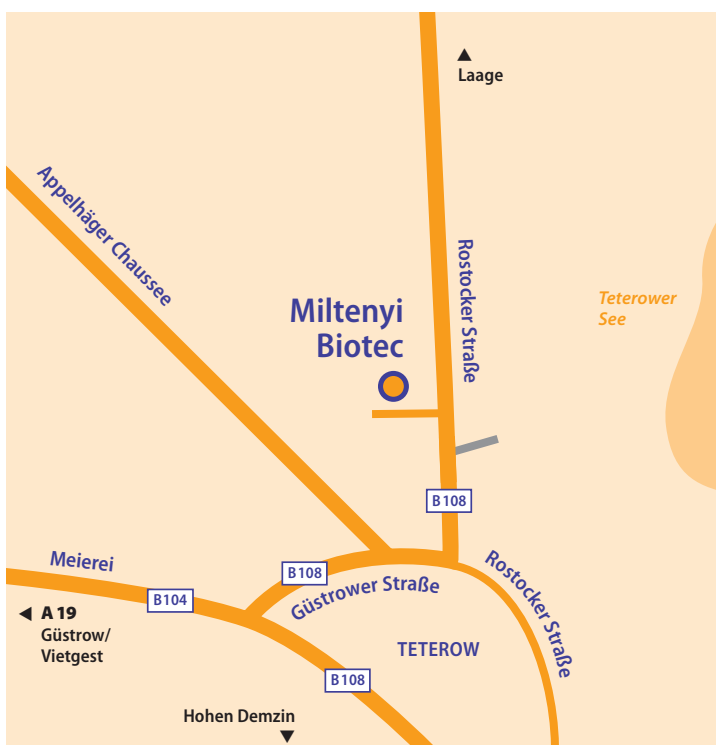

### By car:

- Drive on highway A24 up to junction Autobahndreieck Wittstock.
- Switch onto highway A19, direction Rostock.
- Take exit Güstro-Süd/Teterow.
- Drive approx. 20 km on road B104, direction Teterow.
- After having reached Teterow, turn left and drive on road B108, direction Rostock.
- Continue driving on this road for about 1 km, passing a petrol station and a grocery store ("Familia") on the right.
- After another 100 m ahead, there is a cardealer on the left (Autohaus Opel Anderleit): turn left at this point.
- Stay on this road and drive about 50m to the parking lot. Miltenyi Biotec B.V. & Co. KG, Teterow on the left (a big, semicircular building).

### By train/bus:

- From the central station in Berlin take the regional train to Güstrow or Neubrandenburg, you reach Teterow after approx. 40 minutes.
- After having reached Teterow, please contact Miltenyi Biotec Teterow reception (Phone: 0049 339 158 300/302), you will be picked up at the station (either by taxi or by one of our company cars).