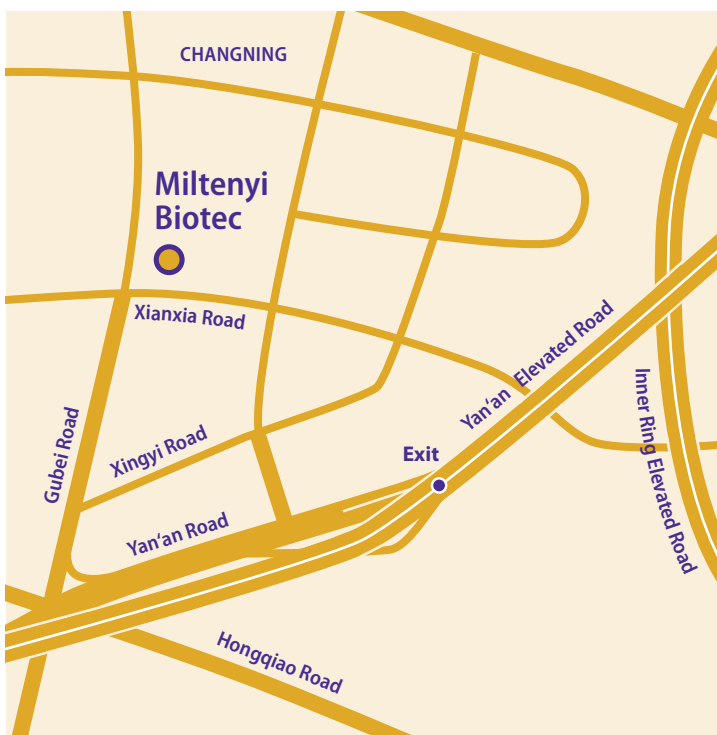

Miltenyi Biotec

Miltenyi Biotec GmbH | China
Shanghai

How to find us

By car:

- Head south on Pudong Airport Road.
- Take the ramp to Yingbing highway.
- Keep left at the fork to continue toward Yingbing highway.
- Keep left at the fork to continue toward Yingbing highway and merge onto Yingbing highway.
- Take the exit onto the outer ring.
- Take exit Jiyang Road, Lupu bridge, Changqing Road and toward Jiyang Road.
- Keep left at the fork to continue toward Jiyang Road.
- Keep right at the fork to continue toward Jiyang Road and merge onto Jiyang Road.
- Take the ramp to North-South Elevated Road.
- Continue straight onto North-South Elevated Road.
- Take exit Yan'an Elevated Road and toward Yan'an Elevated Road.
- Keep left at the fork to continue toward Yan'an Elevated Road and merge onto Yan'an Elevated Road.
- Take exit Loushanguan Road to merge onto Yan'an Road.
- Slight right to stay on Yan'an Road.
- Slight right at Gubei Road.
- Turn right at Xianxia Road, the office building is on the left

Miltenyi Biotec

Miltenyi Biotec GmbH | China
Shanghai

How to find us

By metro:

- Take line 2 from Pudong International Airport stop to Loushanguan Road stop.
- Leave the metro station (out from gate three or four), go upstairs and walk north along Gubei Road about 10 mins
- You'll find the office building – Shanghai Far East International Plaza – on the left-hand side

By bus:

- Take the airport shuttle bus line 3 to the terminal Galaxy Hotel.
- Walk west along Xianxia Road for about 25 mins.
- You'll find the office building – Shanghai Far East International Plaza – on the right-hand side.

地铁:

- 从地铁2号线(浦东国际机场站)上车 至 (娄山关路站)下车
- 下车后从地铁3号或4号口出来，沿古北路向北步行约10分钟
- 上海远东国际广场在左手边

大巴:

- 坐机场大巴3号线到终点站银河宾馆
- 沿仙霞路向西走20分钟
- 上海远东国际广场在右手边

► miltenyibiotec.com

Miltenyi Biotec GmbH | Shanghai Office

中国上海市长宁

区仙霞路319