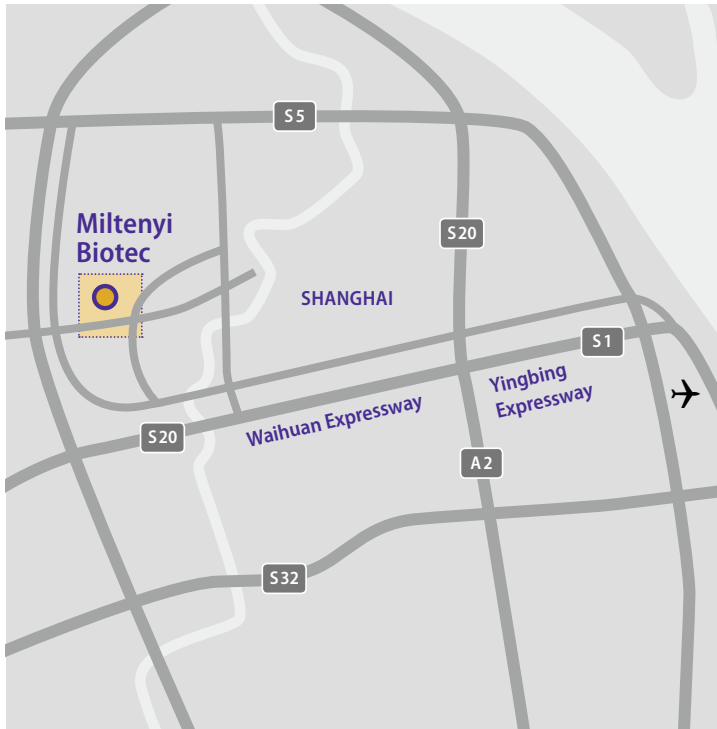

Miltenyi Biotec

Miltenyi Biotec GmbH | China
Shanghai

How to find us

By car:

- Head south on Pudong Airport Road.
- Take the ramp to Yingbing highway.
- Keep left at the fork to continue toward Yingbing highway.
- Keep left at the fork to continue toward Yingbing highway and merge onto Yingbing highway.
- Take the exit onto the outer ring.
- Take exit Jiyang Road, Lupu bridge, Changqing Road and toward Jiyang Road.
- Keep left at the fork to continue toward Jiyang Road.
- Keep right at the fork to continue toward Jiyang Road and merge onto Jiyang Road.
- Take the ramp to North-South Elevated Road.
- Continue straight onto North-South Elevated Road.
- Take exit Yan'an Elevated Road and toward Yan'an Elevated Road.
- Keep left at the fork to continue toward Yan'an Elevated Road and merge onto Yan'an Elevated Road.
- Take exit Loushanguan Road to merge onto Yan'an Road.
- Slight right to stay on Yan'an Road.
- Slight right at Gubei Road.
- Turn right at Xianxia Road, the office building is on the left

Miltenyi Biotec

Miltenyi Biotec GmbH | China
Shanghai

How to find us

By metro:

- Take line 2 from Pudong International Airport stop to Loushanguan Road stop.
- Leave the metro station (out from gate three or four), go upstairs and walk north along Gubei Road about 10 mins
- You'll find the office building – Shanghai Far East International Plaza – on the left-hand side

By bus:

- Take the airport shuttle bus line 3 to the terminal Galaxy Hotel.
- Walk west along Xianxia Road for about 25 mins.
- You'll find the office building – Shanghai Far East International Plaza – on the right-hand side.

地铁:

- 从地铁2号线(浦东国际机场站)上车 至 (娄山关路站)下车
- 下车后从地铁3号或4号口出来，沿古北路向北步行约10分钟
- 上海远东国际广场在左手边

大巴:

- 坐机场大巴3号线到终点站银河宾馆
- 沿仙霞路向西走20分钟
- 上海远东国际广场在右手边

► miltenyibiotec.com

Miltenyi Biotec GmbH | Shanghai Office

中国上海市长宁

区仙霞路319