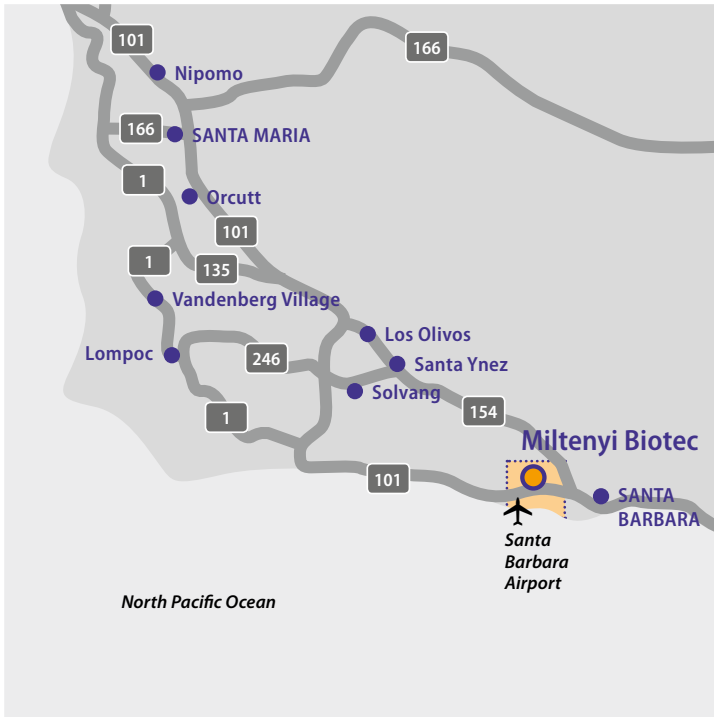

Miltenyi Biotec

Owl biomedical | USA | Santa Barbara, CA

How to find us

By car from

Santa Barbara Airport 2.5 miles:

- Head northwest and take a slight right toward Moffett PI
- Turn Left towards Moffett PI
- Continue onto James Fowler Rd/Wm L Moffett PI
- James Fowler Rd turns left and becomes S Fairview Ave
- Turn left onto Hollister Ave
- Turn right onto Robin Hill Rd

By car from Los Angeles

International Airport (LAX) 106 miles:

- Head west, then keep left to continue towards World Way
- Turn left toward Center Way
- Continue onto World Way
- Slight right to merge onto CA-1 N/S Sepulveda Blvd
- Slight right onto S Sepulveda Blvd
- Turn right onto Howard Hughes Pkwy
- Merge onto I-405 N
- Take the US 101 N/US 101 S exit toward Ventura/Los Angeles
- Keep left at the fork, follow signs for Ventura/US-101 N and merge onto US-101 N
- Take the Fairview Ave Exit and continue onto N Fairview Ave
- Turn right onto Hollister Ave
- Turn right onto Robin Hill Rd