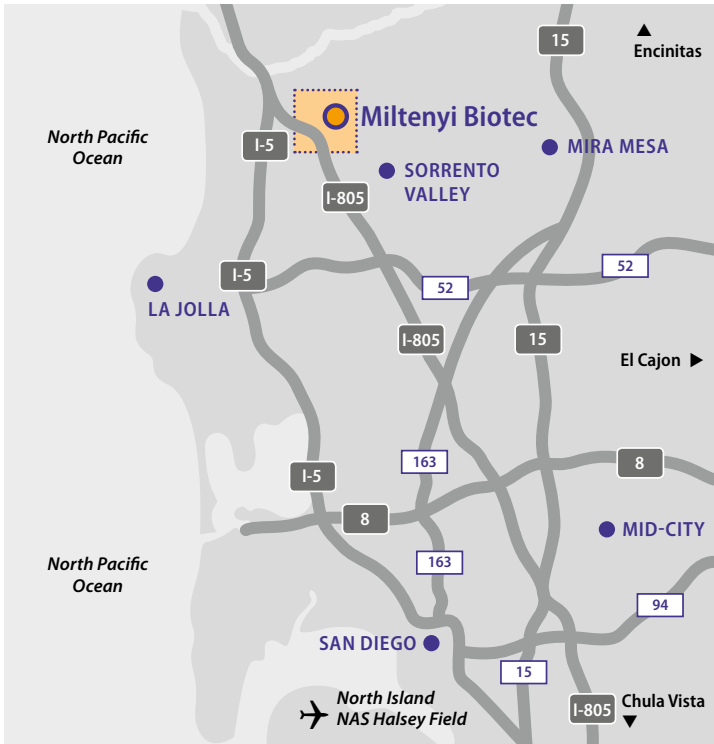

Miltenyi Biotec

Miltenyi Biotec Inc. | USA | San Diego

How to find us

By car from San Diego

International Airport:

- Exit I-5/Downtown.
- Follow until ramp for I-5 South.
- Exit CA-163 North/Escondido.
- Exit I-805 North/Los Angeles.
- Take the Mira Mesa Blvd./Vista Sorrento Pkwy exit.
- Turn right onto Mira Mesa Blvd.
- Take the 3rd right onto Pacific Heights Blvd.
- Turn left onto Cornerstone Ct. East.
- Miltenyi Biotec will be the first building on the right.

► miltenyibiotec.com

Miltenyi Biotec Inc.

6125 Cornerstone Court East | San Diego | CA 92121 | USA

Phone +1 800 FOR MACS | Fax +1 530 745 2806

macs@miltenyibiotec.com