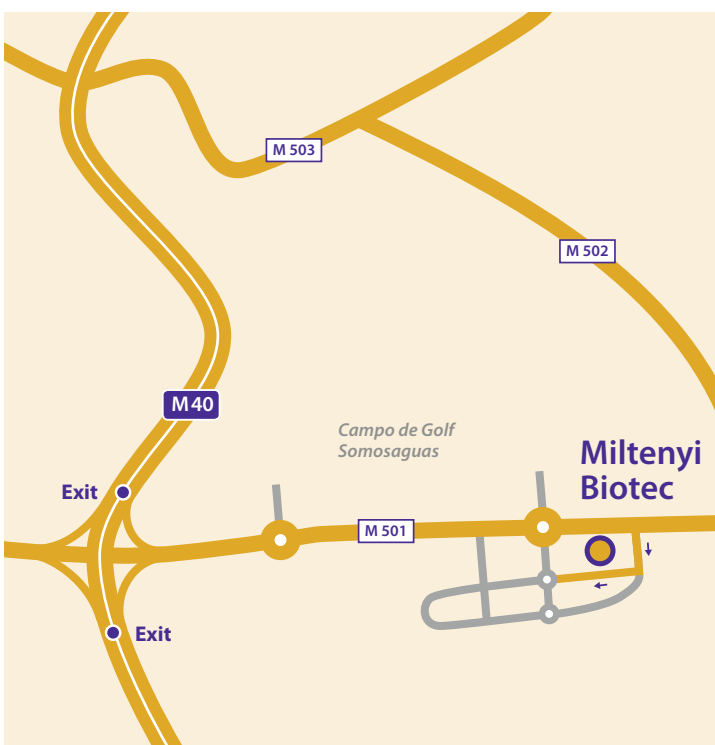

► miltenyibiotec.com

Miltenyi Biotec S.L.

C/Luis Buñuel 2 | Ciudad de la Imagen
28223 Pozuelo de Alarcón (Madrid) | Spain
Phone +34 91 512 12 90 | Fax +34 91 512 12 91
macs@miltenyibiotec.es