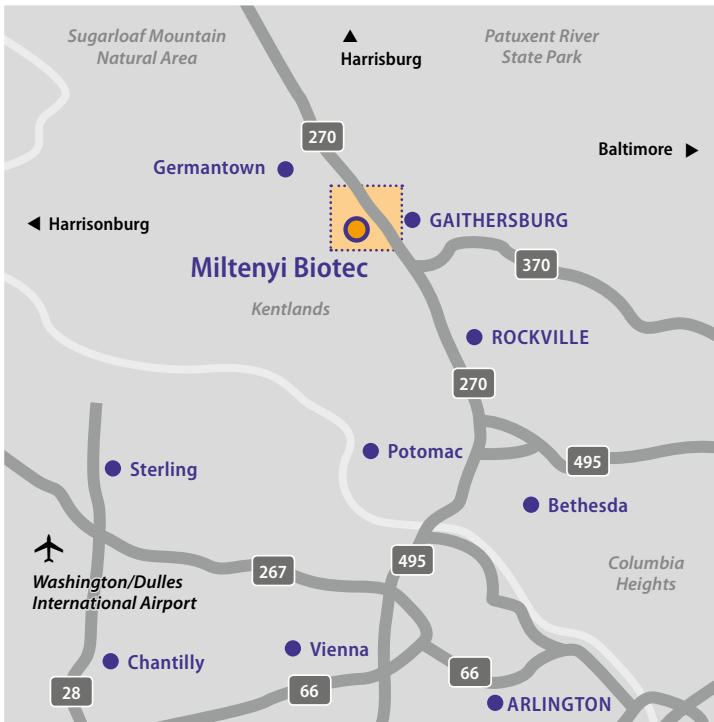

Miltenyi Biotec

Lentigen Technology, Inc. | USA
Gaithersburg, MD

How to find us

By car from Washington/Dulles International Airport (IAD)

- Head west on Saarinen Cir towards Copilot Way
- Keep left to stay on Saarinen Cir
- Continue straight onto Dulles Access Rd
- Take the exit towards I-495 N
- Keep left at the fork, follow signs for I-495 N/ Baltimore and merge into I-495 N
- Keep left at the fork to continue on I-270 N, follow signs for I-270
- Merge onto I-270 N
- Take exit 10-11 for MD-124/MD-117/Montgomery Village Ave/W Diamond Ave towards Clopper Rd/Quince Orch Rd
- Turn right onto MD-117 W

By car from Baltimore/Washington International Thurgood Marshall Airport

- Head southeast on Friendship Rd
- Slight left onto Service Road Lower Level
- Continue straight onto Friendship Rd
- Continue onto I-195 W (signs for Maryland 170/ Maryland 295/Interstate 95/Annapolis/Baltimore/ Washington)
- Take exit 4B for Interstate 95 S toward Washington
- Merge onto I-95 S
- Take exit 27 for I-495 W toward Silver Spring/Bethesda
- Keep right at the fork, follow signs for I-495 W/ Silver Spring and merge onto I-495 W
- Keep right at the fork and continue onto I-270 N, follow signs for Frederick
- Take exit 10-11 for MD-124/Md-117/Montgomery Village Ave/W Diamond Ave toward Clopper Rd/ Quince Orch Rd
- Turn right onto MD-117 W