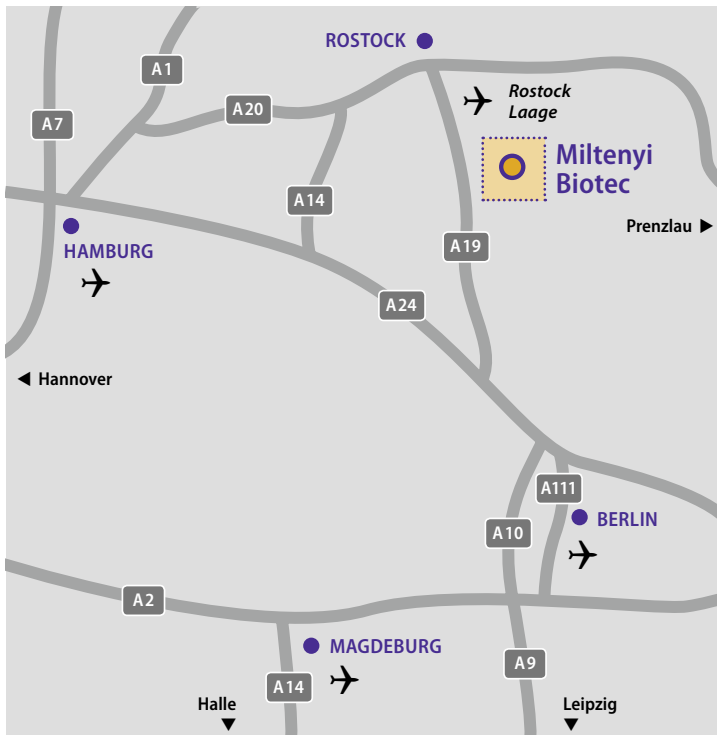

Miltenyi Biotec

Miltenyi Biotec GmbH | Germany
Teterow

How to find us

By car from Berlin-Tegel airport:

- Take the A111 in the direction of Hamburg/Reinickendorf.
- Join the A10 at Exit 1 and then continue on the A24.
- After about 60 km, join the A19 towards Rostock/Wittstock.
- Leave the A19 at Exit 13 (Teterow/Vietgeist) and drive along the B104.
- After entering Teterow, turn left onto the "Güstrower Straße" (B108) towards Rostock/Laage.
- Turn left into the "Rostocker Straße".
- Miltenyi Biotec is on your left after about 300 meters.

By public transport from Berlin

Main Station:

- Board a train to Neubrandenburg.
- Change at Neubrandenburg onto a Teterow train.
- At Teterow station take a taxi to Miltenyi Biotec.