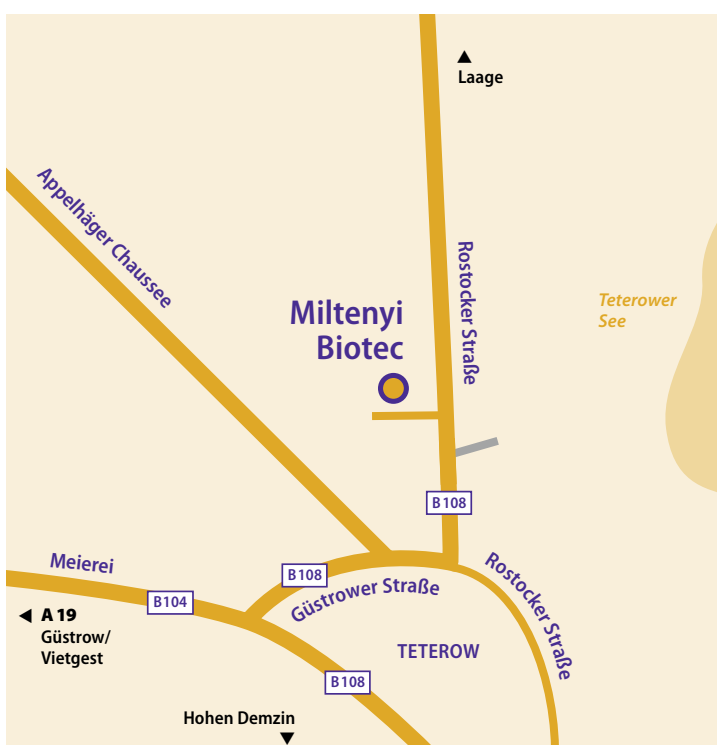

By car from Hamburg airport:

See next page

► miltenyibiotec.com

Miltenyi Biotec GmbH

Robert-Koch-Straße 1 | 17166 Teterow | Germany
Phone +49 3996 158-0 | Fax +49 3996 158-111
macs@miltenyibiotec.de