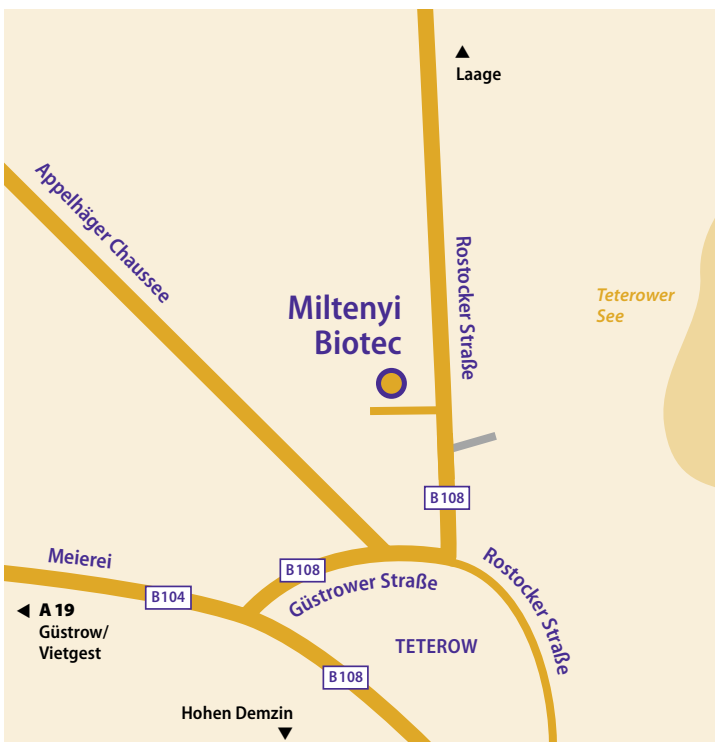

Miltenyi Biotec

Miltenyi Biotec GmbH | Germany
Teterow

How to find us

By car from Hamburg airport:

- Drive south out of the airport and turn right onto the B433 (Alsterkrugchaussee).
- After about 3 km turn left onto the "Hindenburgstraße".
- 2 km further, turn left onto the B5.
- Turn half right and then keep left around the "Schürbecker Bogen" (a short 150° crescent) and then right towards Bergedorf/B5/Horn.
- Follow the B5 to the roundabout and take the 2nd exit A24/Berlin/A24/Schwerin/Lübeck/Bremen.
- At Exit 3, bear left to the A1 towards Fehmarn/Lübeck/Rostock/Barsbüttel.
- At Exit 24, follow A20 signs and then keep right to follow the A20 Rostock/Lübeck-Genin/A20.
- At Exit 16 follow the A19 signed Berlin/A19.
- Leave the highway at Exit 13 Güstrow and join the B104 towards Teterow/Vietgeist.
- After entering Teterow, turn left onto the "Güstrower Straße" (B108) towards Rostock/Laage
- Turn left into the "Rostocker Straße".
- Miltenyi Biotec is on your left after about 300 meters.

► miltenyibiotec.com

Miltenyi Biotec GmbH

Robert-Koch-Straße 1 | 17166 Teterow | Germany
Phone +49 3996 158-0 | Fax +49 3996 158-111
macs@miltenyibiotec.de