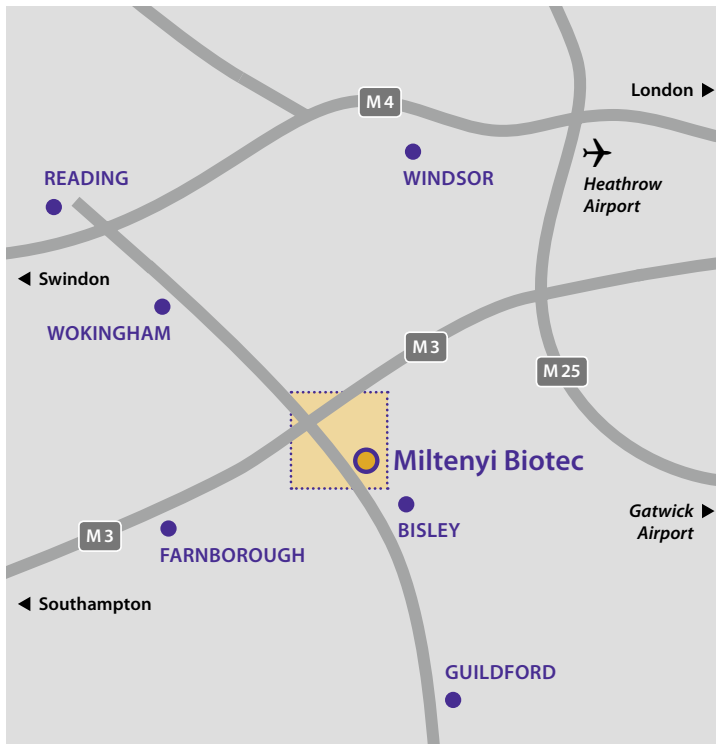

Miltenyi Biotec

Miltenyi Biotec Ltd. | UK

How to find us

By car from the M3:

- Leave the M3 at Junction 3, to join the A322 in the direction of Guildford.
- Stay in the right hand lane to go straight over the first roundabout.
- Go straight over the next roundabout, staying on the A322 towards Guildford.
- At the next roundabout, (you will see the Hen and Chickens pub on the right as you approach the roundabout) turn left into Church Lane.
- Continue along Church Lane past the village green and you will shortly see Almac House on the left hand side.
- Our parking spaces are situated in front of the right hand side of the building, and also in the far right corner as you enter the car park.
- Proceed to our reception desk, which is the 2nd door on the right as you enter Almac House.

Sat Nav: GU24 9DR

By public transport:

- The nearest main line train station is Woking, and a taxi to Almac House will be available from there.

► miltenyibiotec.com

Miltenyi Biotec Ltd.

Almac House, Church Lane | Bisley | Surrey GU24 9DR
UK | Phone +44 1483 799 800 | Fax +44 1483 799 811
macs@miltenyibiotec.co.uk