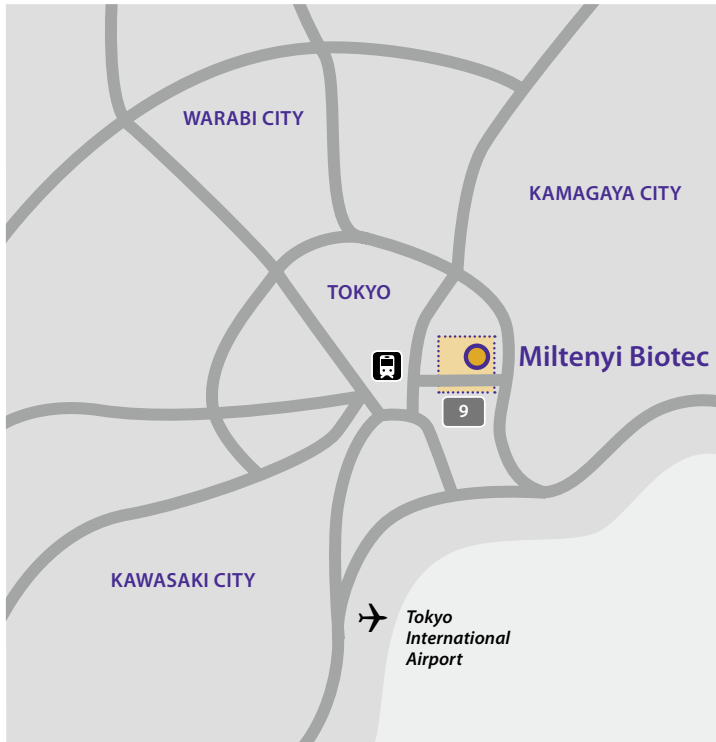

Miltenyi Biotec

Miltenyi Biotec K. K. | Japan

## How to find us

### By public transport:

- Take the Tokyo metro Tozai line and leave the train at Monzen-Nakacho station exit No. 1 and walk for 15 minutes.
- Or take the Toei Oedo line leave the train at Monzen-Nakacho station exit No. 6 and walk for 15 minutes.