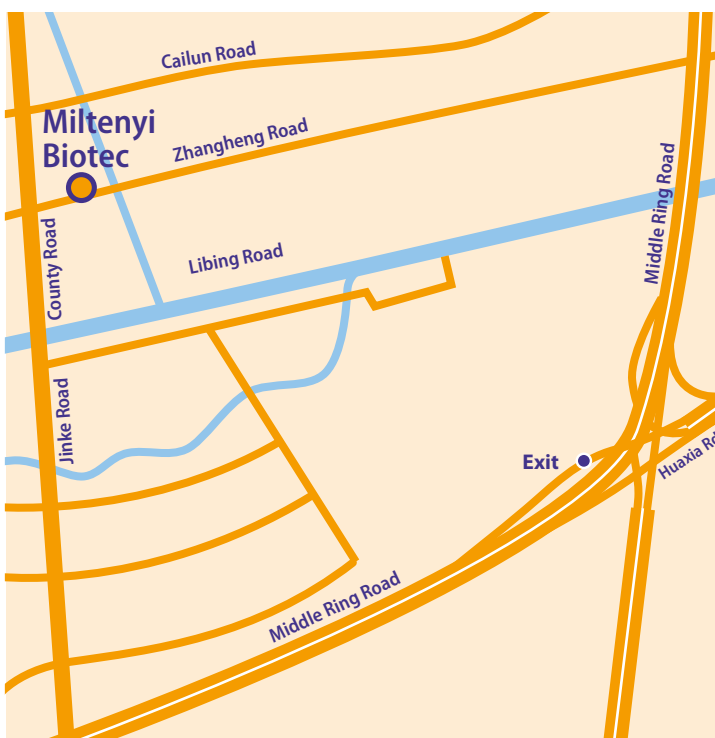

Miltenyi Biotec

Miltenyi Biotec | China Shanghai

How to find us

A. From Shanghai Pudong Airport:

By car:

- Head north on Pudong Airport Road, 2 min (700 m)
- Continue to S1 Yingbing Highway
- Take Exit Huaxia Viaduct to 596 County Road/ Middle Huaxia Road
- Take Exit Jinke Road from Central Ring Road, 19 min (23.4 km)
- Take Jinke Road to Zhangheng Road, 6 min (2.3 km)
- 1077 Zhangheng Road, Pudong New Area, Shanghai

By Metro and bus:

- Take Line 2 from Pudong International Airport (direction to Guanglan Road, 44min, 8 stops)
- Line 2 Guanglan Road (direction to Xujing East) get off at Jinke Road (1 stop, 3 min)
- Jinke Road station Exit 3, take Bus Pudong #58 to Jinke Road & Cailun Road (3 stops, 7min)
- Walk along Jinke Road heading south and turn left at intersection Jinke Road & Zhangheng Road, walk about 11 min (736m)
- 1077 Zhangheng Rd, Pudong New Area, Shanghai

- Head south on Yingbing 5 Road and Yingbing 1 Road, 4 min (2.4 km)
- Get on S20 Outer Ring highway/West Ring 1 Avenue in Minhang District
- Continue on S20 Outer Ring Highway to Pudong New Area
- Take Exit Jinke Road from Central Ring Road, 27min (31.2 km)
- Take Jinke Road to Zhangheng Road, 7 min (2.4 km)
- 1077 Zhangheng Rd, Pudong New Area, Shanghai

Miltenyi Biotec

Miltenyi Biotec | China Shanghai

How to find us

B. 从虹桥机场一号航站楼出发:

出租车:

- 迎宾5路/迎宾1路往南行驶 (4分, 2.4公里)
- 上S20外环高速/环西一大道, 继续前往浦东新区方向
- 上中环, 金科路出口驶出 (27分钟, 31.2公里)
- 金科路驶入张衡路 (7分钟, 2.4公里)
- 上海市浦东新区张衡路1077号