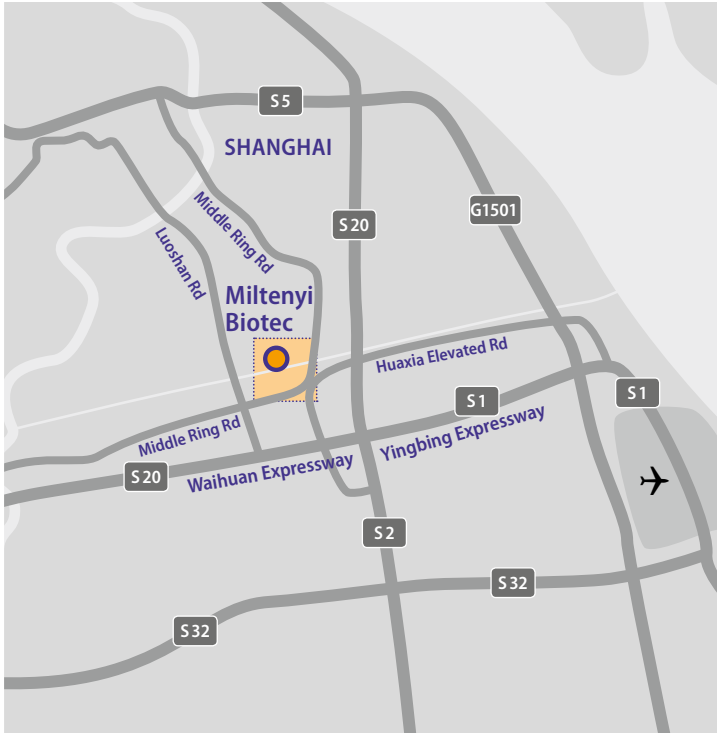

Miltenyi Biotec

Miltenyi Biotec | China Shanghai

How to find us

A. From Shanghai Pudong Airport:

By car:

- Head north on Pudong Airport Road, 2 min (700 m)
- Continue to S1 Yingbing Highway
- Take Exit Huaxia Viaduct to 596 County Road/ Middle Huaxia Road
- Take Exit Jinke Road from Central Ring Road, 19 min (23.4 km)
- Take Jinke Road to Zhangheng Road, 6 min (2.3 km)
- 1077 Zhangheng Road, Pudong New Area, Shanghai

By Metro and bus:

- Take Line 2 from Pudong International Airport (direction to Guanglan Road, 44min, 8 stops)
- Line 2 Guanglan Road (direction to Xujing East) get off at Jinke Road (1 stop, 3 min)
- Jinke Road station Exit 3, take Bus Pudong #58 to Jinke Road & Cailun Road (3 stops, 7min)
- Walk along Jinke Road heading south and turn left at intersection Jinke Road & Zhangheng Road, walk about 11 min (736m)
- 1077 Zhangheng Rd, Pudong New Area, Shanghai

Miltenyi Biotec

Miltenyi Biotec | China Shanghai

How to find us

A. 从上海浦东机场出发:

出租车:

- 浦东机场向北, 沿S1迎宾高速
- 华夏高架路往596县道/华夏中路方向, 19分钟 (23.4公里)
- 中环路往金科路出口往张衡路方向, 6分钟 (2.3 公里)
- 到达上海浦东新区张衡路1077号

公共交通:

- 地铁2号线浦东国际机场站上车 (44分钟, 8站)
- 地铁2号线在广兰路站换车至金科路站下 (徐径东方向, 1站4分钟)
- 金科路地铁站3号出口, 坐乘公交浦东58路至金科路蔡伦路下车 (3站, 7分钟)
- 沿金科路向南步行至金科路张衡路路口左转至目的地 (736米, 11分钟)
- 上海市浦东新区张衡路1077号

Miltenyi Biotec

Miltenyi Biotec | China Shanghai

How to find us

B. 从虹桥机场一号航站楼出发:

出租车:

- 迎宾5路/迎宾1路往南行驶 (4分, 2.4公里)
- 上S20外环高速/环西一大道, 继续前往浦东新区方向
- 上中环, 金科路出口驶出 (27分钟, 31.2公里)
- 金科路驶入张衡路 (7分钟, 2.4公里)
- 上海市浦东新区张衡路1077号