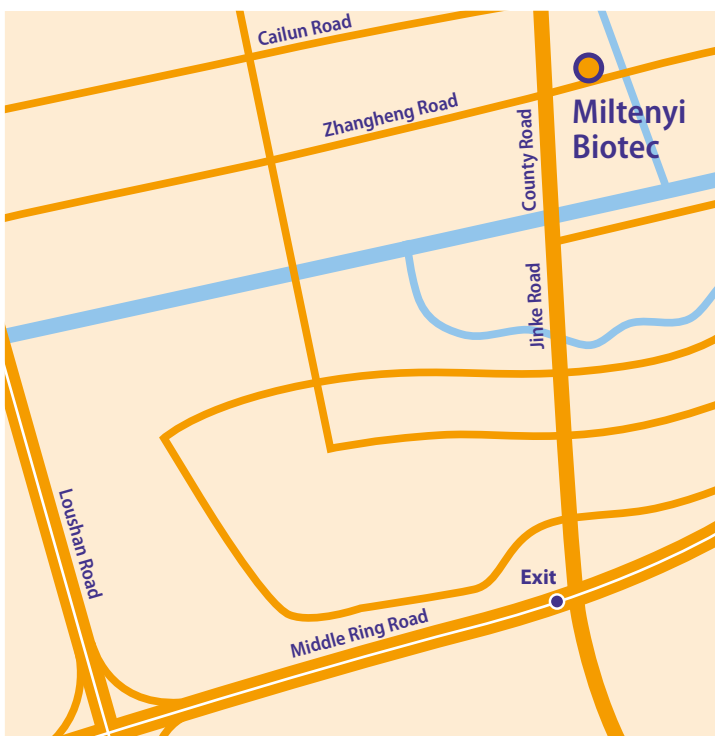

- Head south on Yingbing 5 Road and Yingbing 1 Road, 4 min (2.4 km)
- Get on S20 Outer Ring highway/West Ring 1 Avenue in Minhang District
- Continue on S20 Outer Ring Highway to Pudong New Area
- Take Exit Jinke Road from Central Ring Road, 27min (31.2 km)
- Take Jinke Road to Zhangheng Road, 7 min (2.4 km)
- 1077 Zhangheng Rd, Pudong New Area, Shanghai

By Metro and bus:

- Hongqiao Airport Terminal 1, walk about 3 min, 230 m
- Line 10 (direction of Xinjiangwancheng, 31 min, 13 stops)
- East Nanjing Road, walk about 4 min transfer to Line 2 (direction to Guanglan Road, 24 min, 8 stops)
- Jinke Road station Exit 3, take Bus Pudong #58 to Jinke Road & Cailun Road (3 stops, 7min)
- Walk along Jinke Road heading south and turn left at intersection Jinke Road & Zhangheng Road, walk about 11 min (736m)
- 1077 Zhangheng Rd, Pudong New Area, Shanghai

Miltenyi Biotec

Miltenyi Biotec | China Shanghai

How to find us

B. 从虹桥机场一号航站楼出发:

出租车:

- 迎宾5路/迎宾1路往南行驶 (4分, 2.4公里)
- 上S20外环高速/环西一大道, 继续前往浦东新区方向
- 上中环, 金科路出口驶出 (27分钟, 31.2公里)
- 金科路驶入张衡路 (7分钟, 2.4公里)
- 上海市浦东新区张衡路1077号