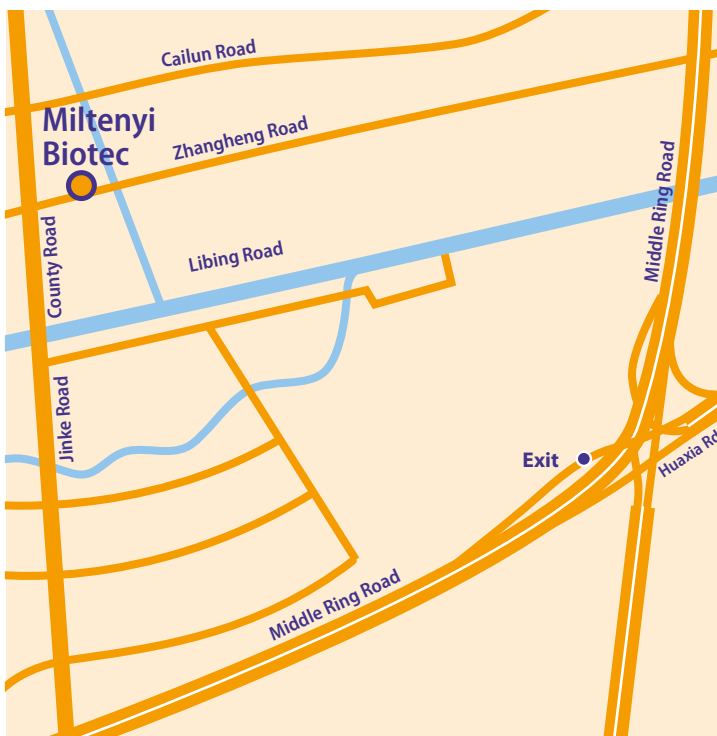

Miltenyi Biotec

Miltenyi Biotec | China Shanghai

How to find us

A. 从上海浦东机场出发:

出租车:

- 浦东机场向北, 沿S1迎宾高速
- 华夏高架路往596县道/华夏中路方向, 19分钟 (23.4公里)
- 中环路往金科路出口往张衡路方向, 6分钟 (2.3 公里)
- 到达上海浦东新区张衡路1077号

公共交通:

- 地铁2号线浦东国际机场站上车 (44分钟, 8站)
- 地铁2号线在广兰路站换车至金科路站下 (徐径东方向, 1站4分钟)
- 金科路地铁站3号出口, 坐乘公交浦东58路至金科路蔡伦路下车 (3站, 7分钟)
- 沿金科路向南步行至金科路张衡路路口左转至目的地 (736米, 11分钟)
- 上海市浦东新区张衡路1077号

大巴:

- 坐机场大巴3号线到终点站银河宾馆
- 沿仙霞路向西走20分钟
- 上海远东国际广场在右手边

► miltenyibiotec.com

默天旋贸易(上海)有限公司

4楼401室
张衡路1077号
浦东新区

上海市 邮编201203

中国

电话 +86 21 62351005

传真 +86 21 62350953

电子邮箱

macs@miltenyibiotec.com.cn | www.miltenyibiotec.com